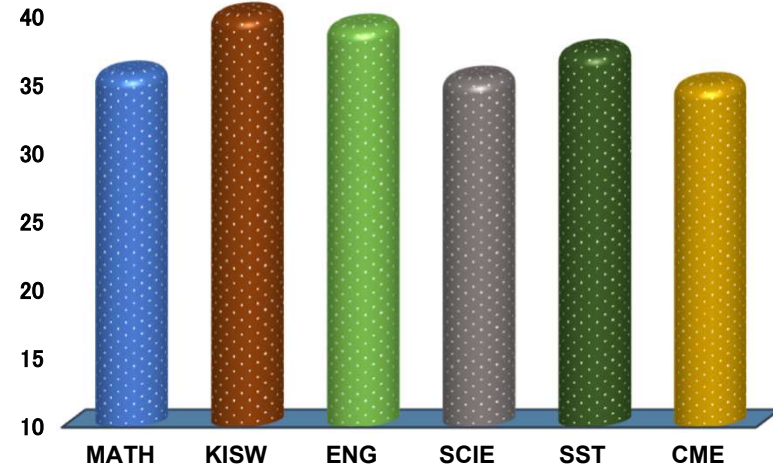

ST.PETER'S ROYAL

REGION: TABORA

SCHOOL AVERAGE

37.2

DISTRICT: KALIUA

SUBJECT AND GRADE PERFORMANCE ANALYSIS

SUBJECT RANKING

KISWAHILI	40.9	82%	1
ENGLISH	39.2	78%	2
SOCIAL STUDIES	37.3	75%	3
MATHEMATICS	35.8	72%	4
SCIENCE	35.4	71%	5
CIVIC AND MORAL EDUCATION	34.9	70%	6

SUBJECT GRADE ANALYSIS

SUBJECT/GRADE	A	B	C	D	F
MATHEMATICS	6	13	5	0	0
KISWAHILI	18	6	0	0	0
ENGLISH	11	12	1	0	0
SCIENCE	1	19	3	1	0
SOCIAL STUDIES	0	23	1	0	0
CIVIC AND MORAL	3	16	5	0	0

OVERALL GRADE ANALYSIS

A	4	24	5%
B	20		25%
C	0		0%
D	0		0%
F	0		0%

CHART SUBJECT ANALYSIS

BOYS VS GIRLS PERFORMANCE

	SAT		SAT	24
	8		16	
	36%		38%	

REGISTERED	24	100%
SEATED	24	100%
ABSENTEES	0	0%
PASSED	24	100%
FAILED	0	0%